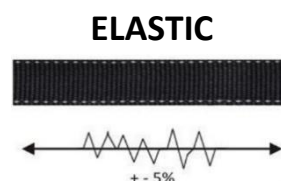

FA 10 117 XX

**SAFET'EAR
BUCKLE x3**

FALL INDICATOR

● Sternal | ● Dorsal

| |
|---|
| HS CODE |
| 63079098 |
| CARTON SIZE / PCS. |
| 60 x 40 x 24 cm / 12 |
| AET (EU) N°2777/20363-02/E00-00 |
| Satra Technology Europe Ltd., N° 2777, Bracetown Business Park, Clonee, Dublin, D15YN2P, Ireland |
| MODULE D FI14/14003.01 |
| SGS Fimko Oy, N°0598 Takomotie 8, 00380 HELSINKI, Finland |
| AET (UKCA) N°AB0321/20390-01/E00-00 |
| Satra Technology Centre, N°0321 Wyndham Way, Telford Way, Kettering Northamptonshire, NN16 8SD, United Kingdom |
| MODULE D 11 IN14/14003 |
| SGS United Kingdom Ltd., N°0120 Unit 202B, Worle Parkway, Weston-super-Mare, BS22 6WA, United Kingdom |

| REF. | FA 10 117 00 | FA 10 117 01 | FA 10 117 02 |
|--|--|--------------|--------------|
| SIZES | S - M | M - L | L - XXL |
|  KG | MAX. 140 KG (PPE-R 11.132) | | |
| CE | EN 361:2002 | | |
| Attachment | Dorsal (A), Sternal (A) | | |
|  | 2 / 3 | | |
| MAT.  /  |  | | |
| MAT.  45 mm | Polyester | | |
|  /  /  | 0 / 0 / 2 | | |
| + | FALL INDICATORS | | |
|  | 1.47 KG | 1.50 KG | 1.53 KG |