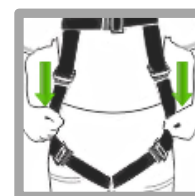

**SAFET'EAR
BUCKLE x3**