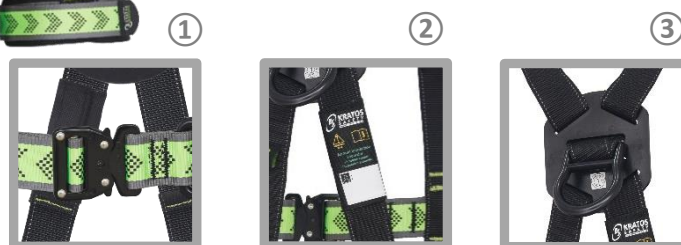

FA 10 117 XX

**SAFET'EAR
BUCKLE x3**

FALL INDICATOR

● Sternal | ● Dorsal

| |
|---|
| HS CODE |
| 63079098 |
| CARTON SIZE / PCS. |
| 60 x 40 x 24 cm / 12 |
| AET (EU) N°2777/20363-02/E00-00 |
| Satra Technology Europe Ltd., N° 2777, Bracetown Business Park, Clonee, Dublin, D15YN2P, Ireland |
| MODULE D FI14/14003.01 |
| SGS Fimko Oy, N°0598 Takomotie 8, 00380 HELSINKI, Finland |
| AET (UKCA) N°AB0321/20390-01/E00-00 |
| Satra Technology Centre, N°0321 Wyndham Way, Telford Way, Kettering Northamptonshire, NN16 8SD, United Kingdom |
| MODULE D 11 IN14/14003 |
| SGS United Kingdom Ltd., N°0120 Unit 202B, Worle Parkway, Weston-super-Mare, BS22 6WA, United Kingdom |

| REF. | FA 10 117 00 | FA 10 117 01 | FA 10 117 02 |
|--|--|--------------|--------------|
| SIZES | S - M | M - L | L - XXL |
|  KG | MAX. 140 KG (PPE-R 11.132) | | |
| CE | EN 361:2002 | | |
| Attachment | Dorsal (A), Sternal (A) | | |
|  | 2 / 3 | | |
| MAT.  /  |  | | |
| MAT.  45 mm | Polyester | | |
|  /  /  | 0 / 0 / 2 | | |
| + | FALL INDICATORS | | |
|  | 1.47 KG | 1.50 KG | 1.53 KG |