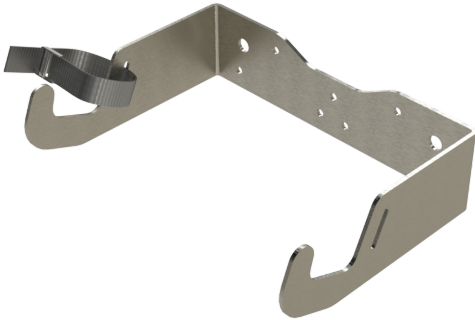

GREEN LH wall

- Ladder lock made of stainless steel to fix a leaning ladder.
- Secures a ladder against tipping sideways and backwards.
- Permanent installation on the wall or facade

IMPORTANT NOTES:

- The assembly and use of the ladder protection are only permitted after the fitter / user has read the installation and use instructions in the respective national language.
- Health restrictions (e.g. taking medication, alcohol abuse, cardiovascular problems) can negatively affect the user's safety when working at height.
- If there are any doubts about safe use (e.g. if there is damage such as cracks or breaks), the ladder holder must be withdrawn from use.

Technical data:

Type:	Ladder holder "LH wall"
item number:	4925 02 00
Ladder width:	inside at least 300 mm
Material:	stainless steel A2
User:	max. 1 person
Background:	wall / facade
Attachment:	self-selected fastening material (not included!)