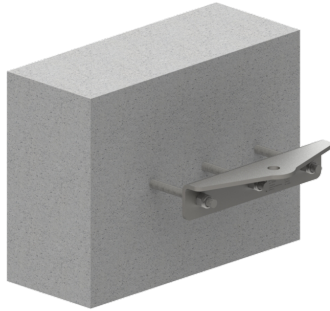

SYS GREENLINE FEH 2

Art.-Nr. 48913100

Facade system bracket for accommodate an end lock set in different angles on facades made of stainless steel, fastening with 3 x M12.

Mounting substrate:

- reinforced concrete, stainless steel